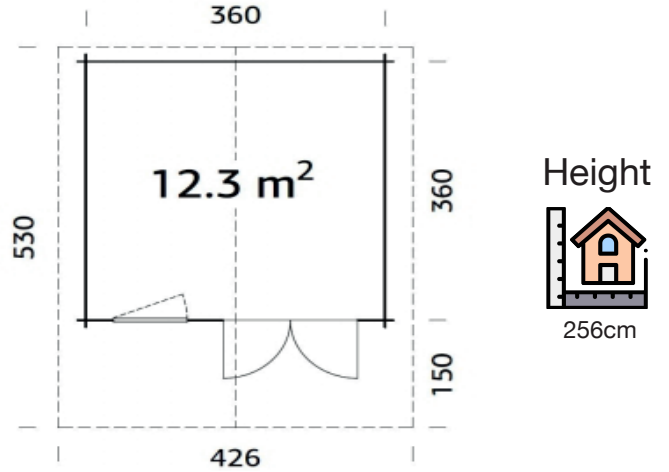

380 x 380cm

44mm

28.5m³

12.3m²

151 x 186cm

76 x 87cm

19mm

19mm

150cm

FULL SPECIFICATION

CABIN SIZE:	380 x 380cm x 256cm
WALL THICKNESS:	44mm
VOLUME:	28.5m ³
AREA:	12.3m ²
DOOR OPENING:	151 x 186cm
WINDOW OPENING:	76 x 87cm
FLOORS BOARDS:	19mm
ROOF BOARDS:	19mm
ROOF OVERHANG:	150cm
UNDER PLANNING:	No